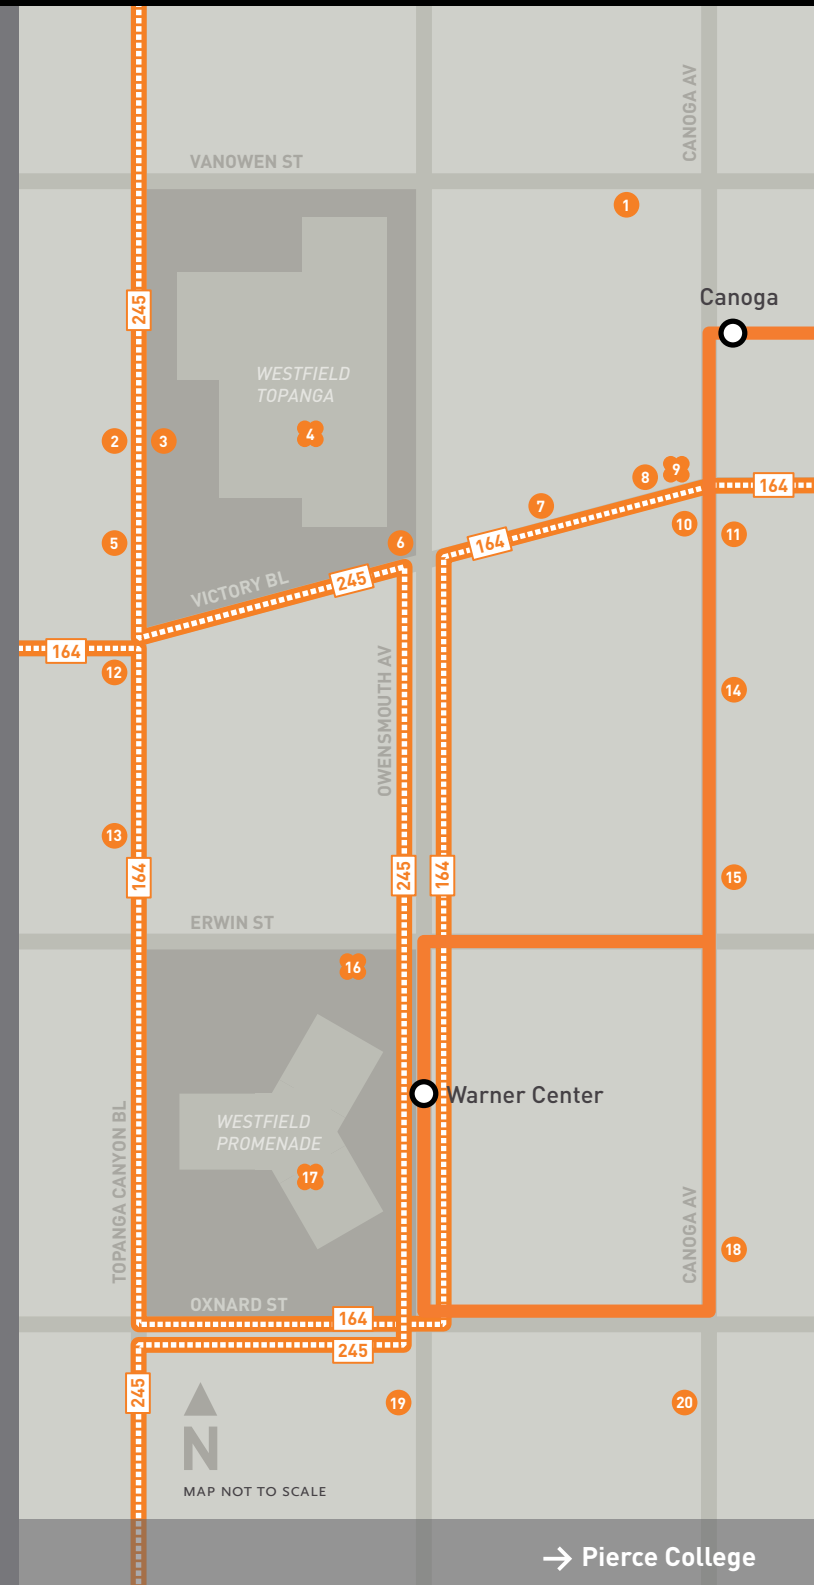

### SHOPPING

- 16 Cost Plus World Market  
21825 Erwin St
- 9 Nordstrom Rack  
21490 Victory Bl

### DINING

- > Corner Bakery
- > P.F. Chang's China Bistro
- > Ruth's Chris Steak House
- > Ruby's Diner

## Warner Center Inset