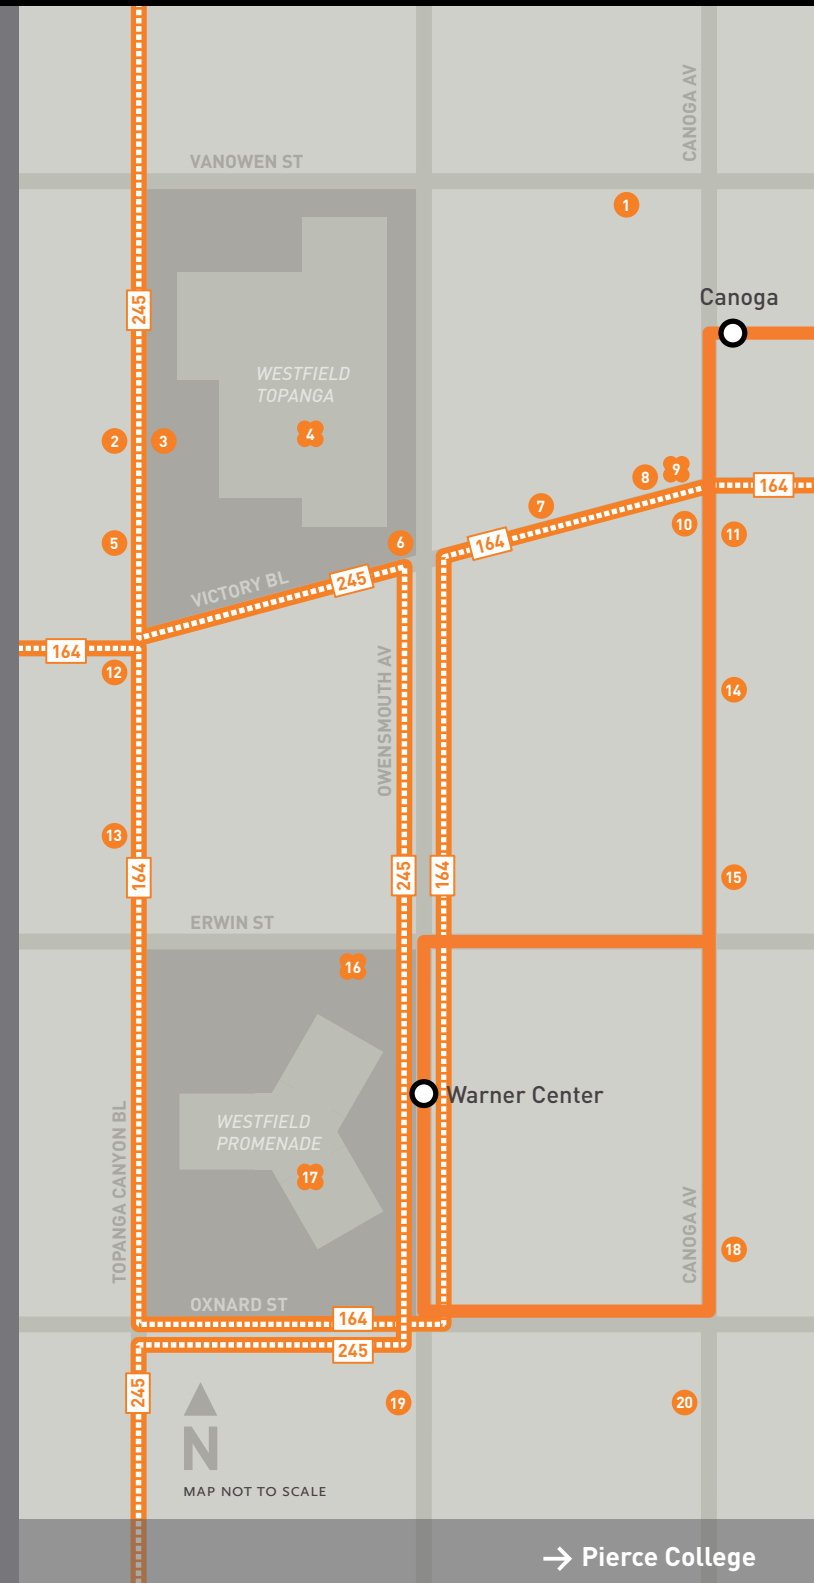

Destinations

DINING

- 11 BJ's Restaurant & Brewery
  6424 Canoga Av
- 14 The Cheesecake Factory
  6324 Canoga Av
- 18 El Torito Mexican Restaurant
  6040 Canoga Av
- 12 Fleming's Prime Steakhouse & Wine Bar
  6373 Topanga Cyn Bl
- 10 Gaucho Grill
  6435 Canoga Av
- 19 Kate Mantellini
  5921 Owensmouth Av
- 3 Melt Gelato & Crepe Café
  6600 Topanga Canyon Bl
- 1 Mission Burrito
  21425 Vanowen St
- 15 Morton's Steakhouse
  6250 Canoga Av
- 6 Nordstrom Bistro
  21725 Victory Bl
- 13 Pizza Cookery
  6209 Topanga Canyon Bl
- 2 Redballs Rock & Roll Pizza
  6551 Topanga Canyon Bl
- 8 Señor Grandes
  21514 Victory Bl
- 20 TGI Friday's
  5919 Canoga Av
- 5 Yang Chow
  6443 Topanga Canyon Bl
- 7 Yogurt Cinema
  21510 Victory Bl

SHOPPING

- 16 Cost Plus World Market
  21825 Erwin St
- 9 Nordstrom Rack
  21490 Victory Bl

SHOPPING CENTER

- 4 Westfield Topanga
  6600 Topanga Canyon Bl

DINING

- > California Pizza Kitchen
- > Gyu-Kaku
- > Pinkberry
- > Red Robin

SHOPPING

- > Apple Store
- > Hollister
- > H&M
- > Gap
- > Game Stop
- > Neiman Marcus
- > Nordstrom
- > Levi's Store
- > Target
- > Urban Outfitters

- 17 Westfield Promenade
  6100 Topanga Canyon Bl

DINING

- > Corner Bakery
- > P.F. Chang's China Bistro
- > Ruth's Chris Steak House
- > Ruby's Diner

ENTERTAINMENT

- > AMC 16 Theaters

SHOPPING

- > Barnes & Noble
- > Macy's
- > Restoration Hardware

Warner Center Inset

Pierce College