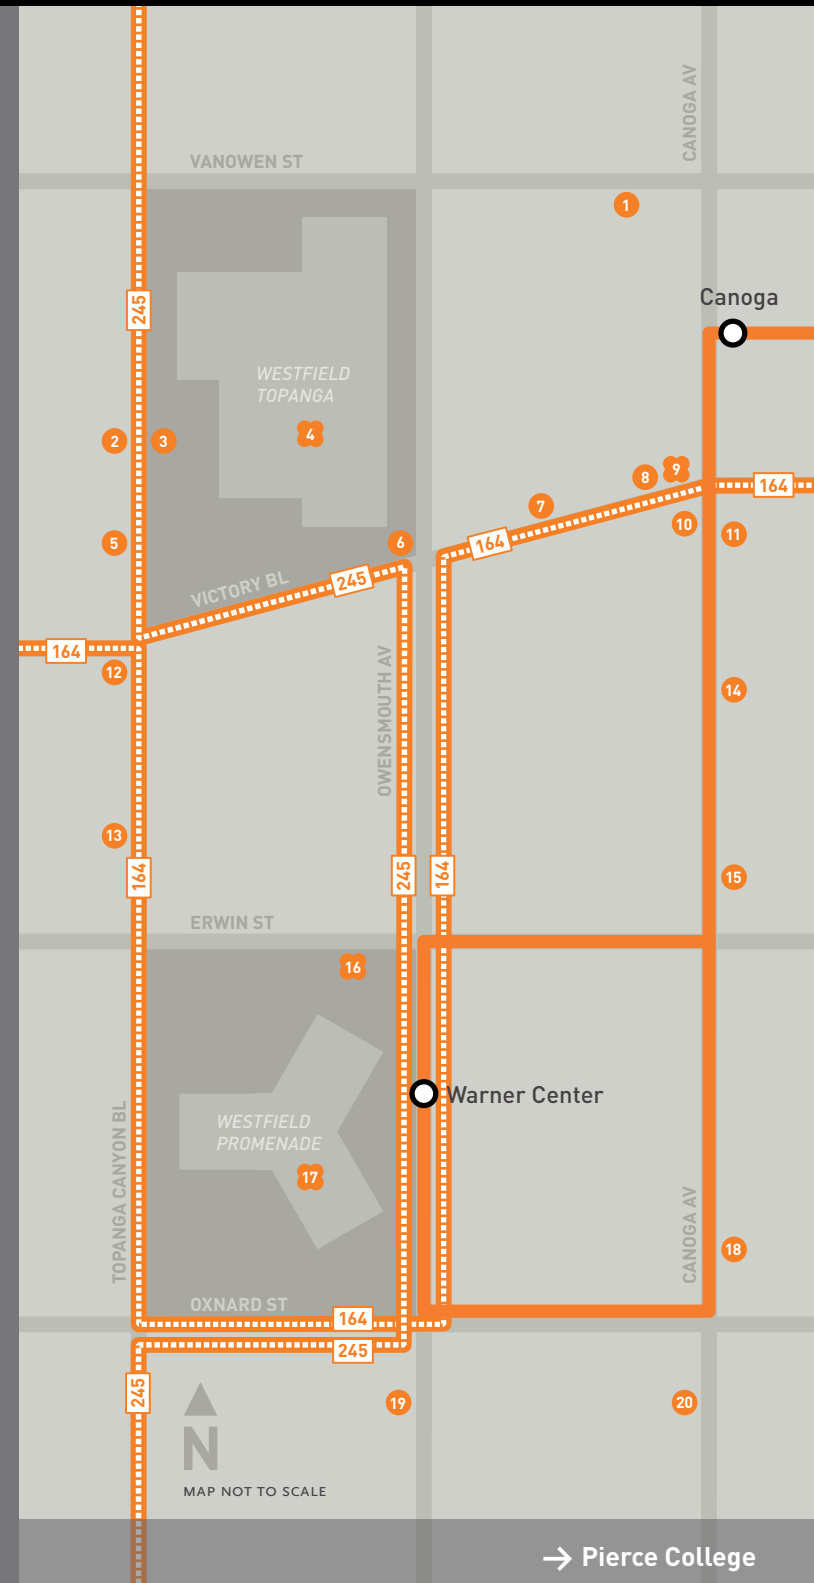

Destinations

DINING

- 11 BJ's Restaurant & Brewery
6424 Canoga Av
- 14 The Cheesecake Factory
6324 Canoga Av
- 18 El Torito Mexican Restaurant
6040 Canoga Av
- 12 Fleming's Prime Steakhouse & Wine Bar
6373 Topanga Cyn Bl
- 10 Gaucho Grill
6435 Canoga Av
- 19 Kate Mantellini
5921 Owensmouth Av
- 3 Melt Gelato & Crepe Café
6600 Topanga Canyon Bl
- 1 Mission Burrito
21425 Vanowen St
- 15 Morton's Steakhouse
6250 Canoga Av
- 6 Nordstom Bistro
21725 Victory Bl
- 13 Pizza Cookery
6209 Topanga Canyon Bl
- 2 Redballs Rock & Roll Pizza
6551 Topanga Canyon Bl
- 8 Señor Grandes
21514 Victory Bl
- 20 TGI Friday's
5919 Canoga Av
- 5 Yang Chow
6443 Topanga Canyon Bl
- 7 Yogurt Cinema
21510 Victory Bl

- > Corner Bakery
- > P.F. Chang's China Bistro
- > Ruth's Chris Steak House
- > Ruby's Diner

ENTERTAINMENT

- > AMC 16 Theaters

SHOPPING

- > Barnes & Noble
- > Macy's
- > Restoration Hardware

Warner Center Inset

Pierce College

A Metro bus line is always around the corner at Pierce College, making it easy to get from campus to Warner Center, North Hollywood and more.

For information on Metro bus and rail lines, visit metro.net/pierce.

Destinations to/from Pierce College

A RESEDA

- > Corrientes 348 Argentine Restaurant
6113 Reseda Bl
- > Paladino's
6101 Reseda Bl

B BALBOA

- > Balboa Sports Center
17015 Burbank Bl
- > Lake Balboa

C WOODLEY