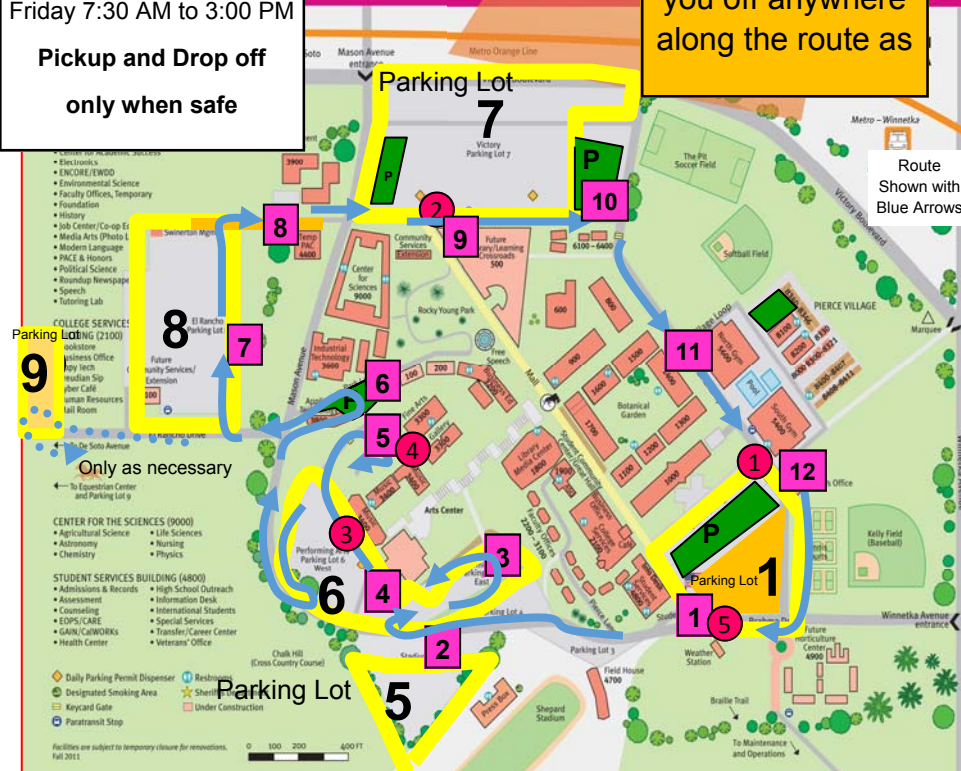

### 1 Access Stop Locations

#### Disabled Transit Van

1. Student Services Building (Access Stop #5)
2. Parking Lot 5
3. Parking Lot 6 East
4. Performing Arts Building (Access Stop #3)
5. Fine Arts (Access Stop #4)
6. Geography Building
7. Parking Lot 8
8. Child Development Center

Lot Num-

1. Admissions Parking Lot 1
5. Stadium Parking Lot 5
6. PAB Parking Lot 6
7. Victory Parking Lot 7

P

Dated: February 4, 2014

Monday thru Thursday  
7:30 AM to 10:30 PM  
Friday 7:30 AM to 3:00 PM  
**Pickup and Drop off  
only when safe**

We will pick you  
up and or drop  
you off anywhere  
along the route as

Only as necessary

Route  
Shown with  
Blue Arrows