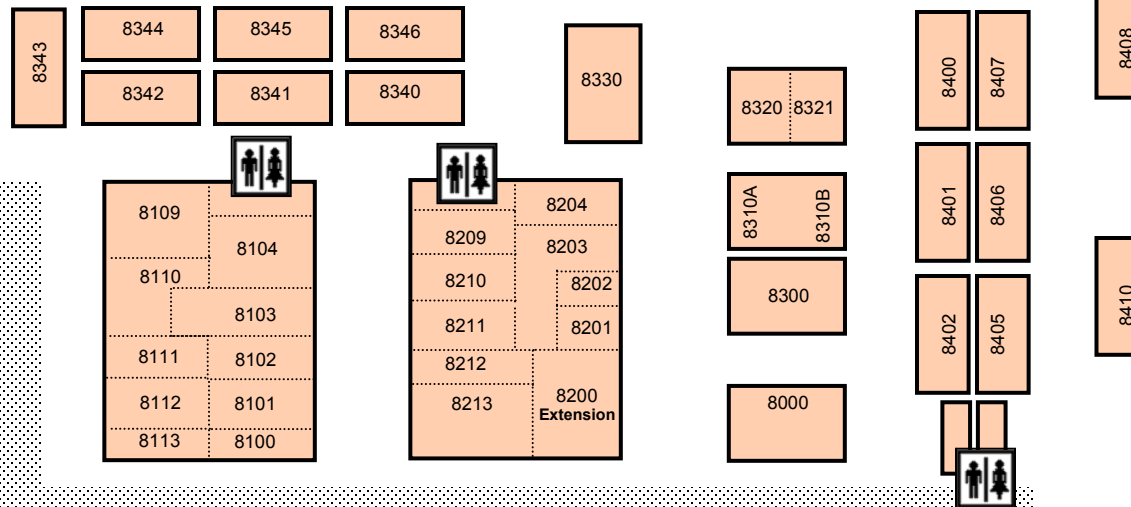

Pierce College Village Map

FACULTY & STAFF PARKING

Village Road

Ave of the Champions

PATH OF TRAVEL

PATH OF TRAVEL

PATH OF TRAVEL

PATH OF TRAVEL

SHERIFF'S STATION

Room activities are subject to change. Please use the most recent updated map.

Map is good through **June 30, 2017**

Use this link for the most up-to-date map

Village Room Numbers and Activity

Room	Activity
8200	Pierce EXTENSION
8201-8202	Classrooms, Extension
8203	Vacant
8204-8209	Classrooms
8210	Classroom
8211	Media Arts - Roundup
8212	Media Arts Dept / KCP Radio
8213	Vacant

Room allocations as printed on this map are subject to change.